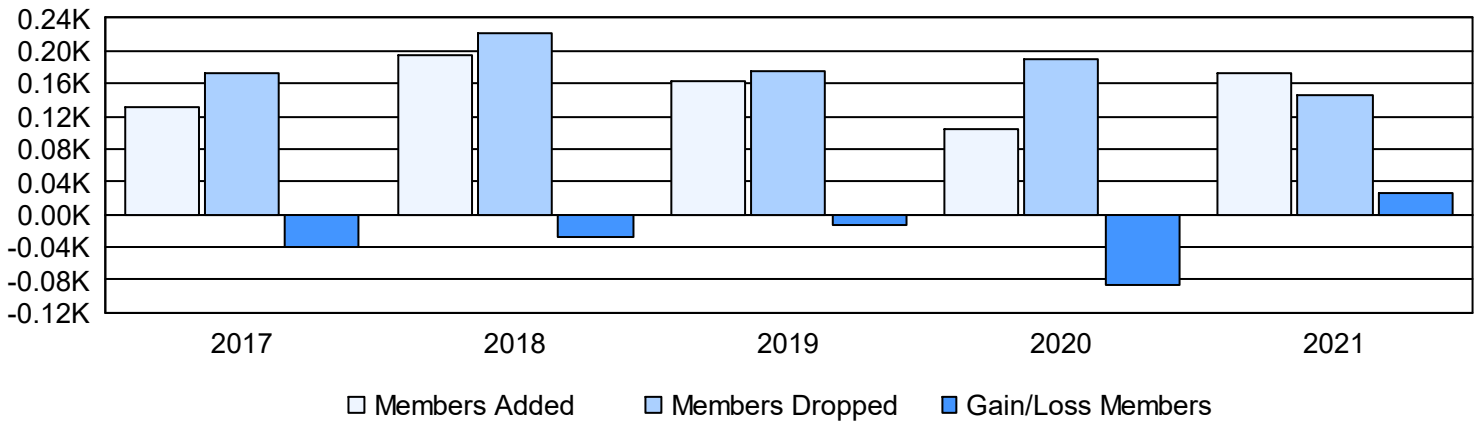

Year	New Clubs	Dropped Clubs	Gain/ Loss Clubs	New Members	Charter Members	Reinstate Members	Transfer Members	Total Member Added	Total Members Dropped	Gain/ Loss Members
2016-2017	0	1	-1	105	1	9	16	131	172	-41
2017-2018	0	0	0	168	4	9	13	194	222	-28
2018-2019	0	0	0	138	0	17	7	162	175	-13
2019-2020	0	0	0	89	2	8	6	105	190	-85
2020-2021	2	2	0	86	68	7	12	173	147	26
Average	0	1	0	117	15	10	11	153	181	-28

Clubs

Members