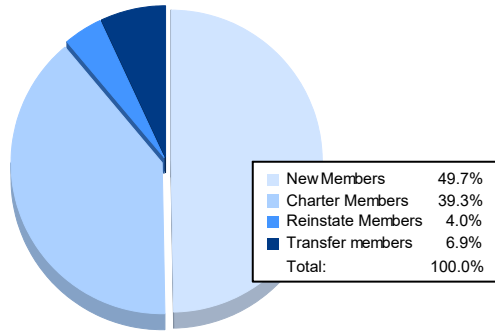

Membership Composition June 2021 Cumulative