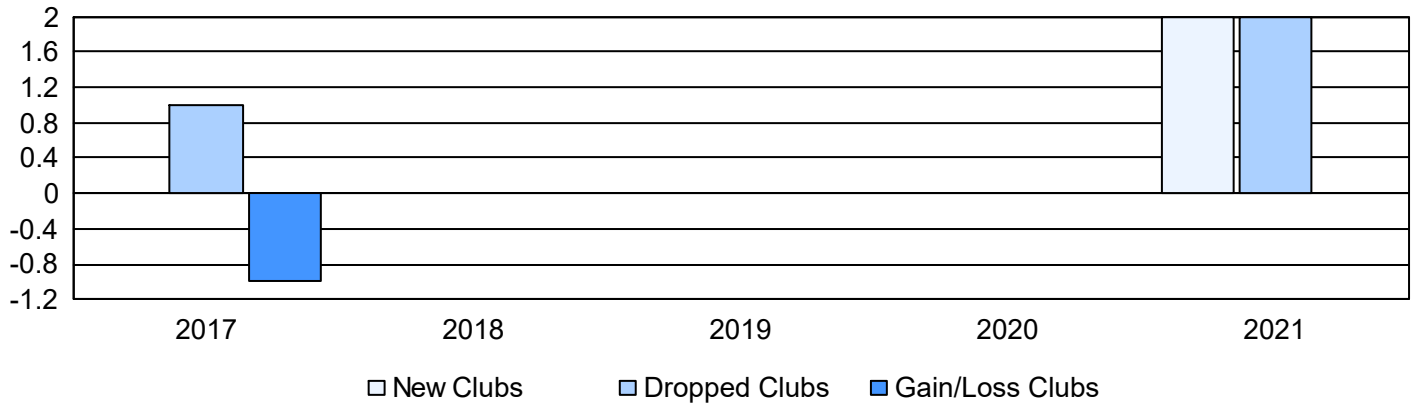

Year	New Clubs	Dropped Clubs	Gain/ Loss Clubs	New Members	Charter Members	Reinstate Members	Transfer Members	Total Member Added	Total Members Dropped	Gain/ Loss Members
2016-2017	0	1	-1	105	1	9	16	131	172	-41
2017-2018	0	0	0	168	4	9	13	194	222	-28
2018-2019	0	0	0	138	0	17	7	162	175	-13
2019-2020	0	0	0	89	2	8	6	105	190	-85
2020-2021	2	2	0	86	68	7	12	173	147	26
Average	0	1	0	117	15	10	11	153	181	-28

Clubs